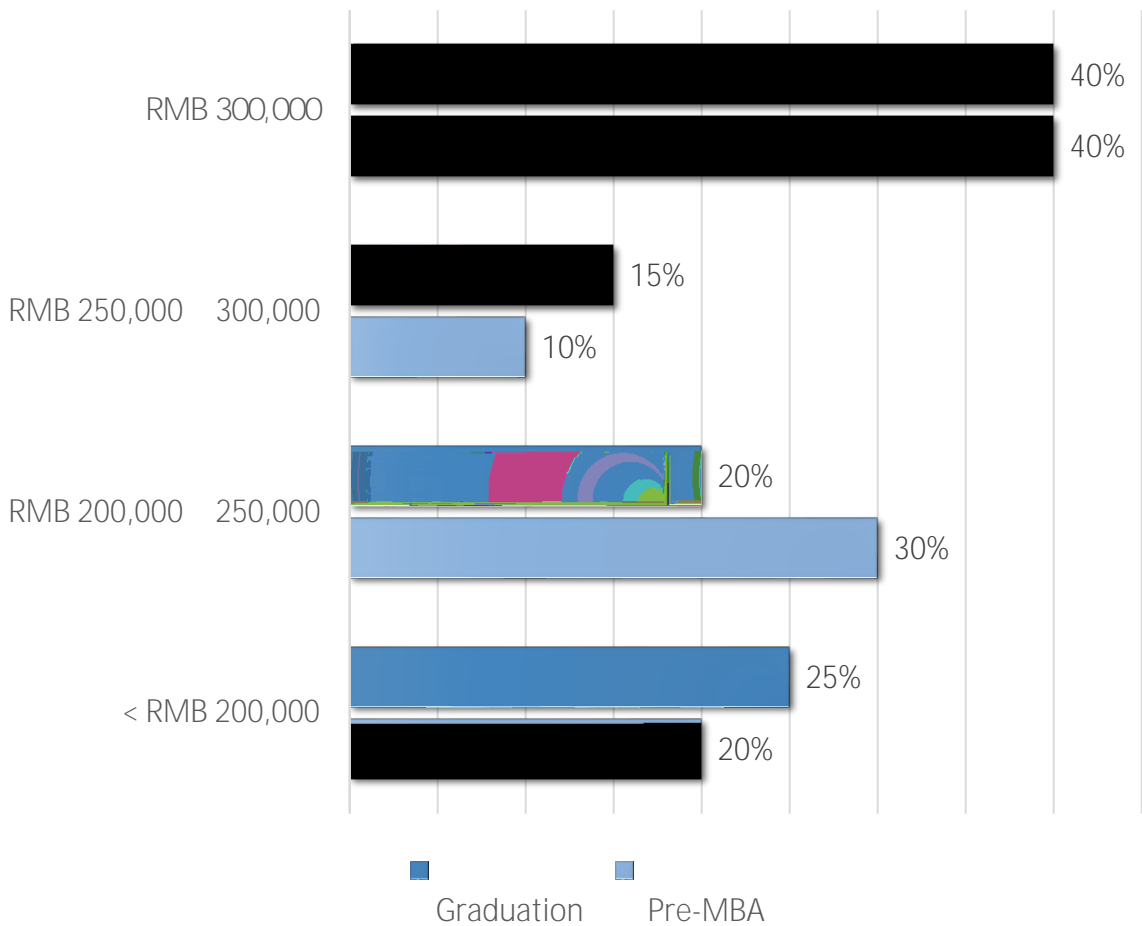

# Employment Analysis

## Employment Analysis

Employment by Annual Salary

RMB283,000

20%

The salary above does not include the bonus of share options, profit share, signing on bonus or similar. About 20% of graduates have other incentives such as equity and commissions.